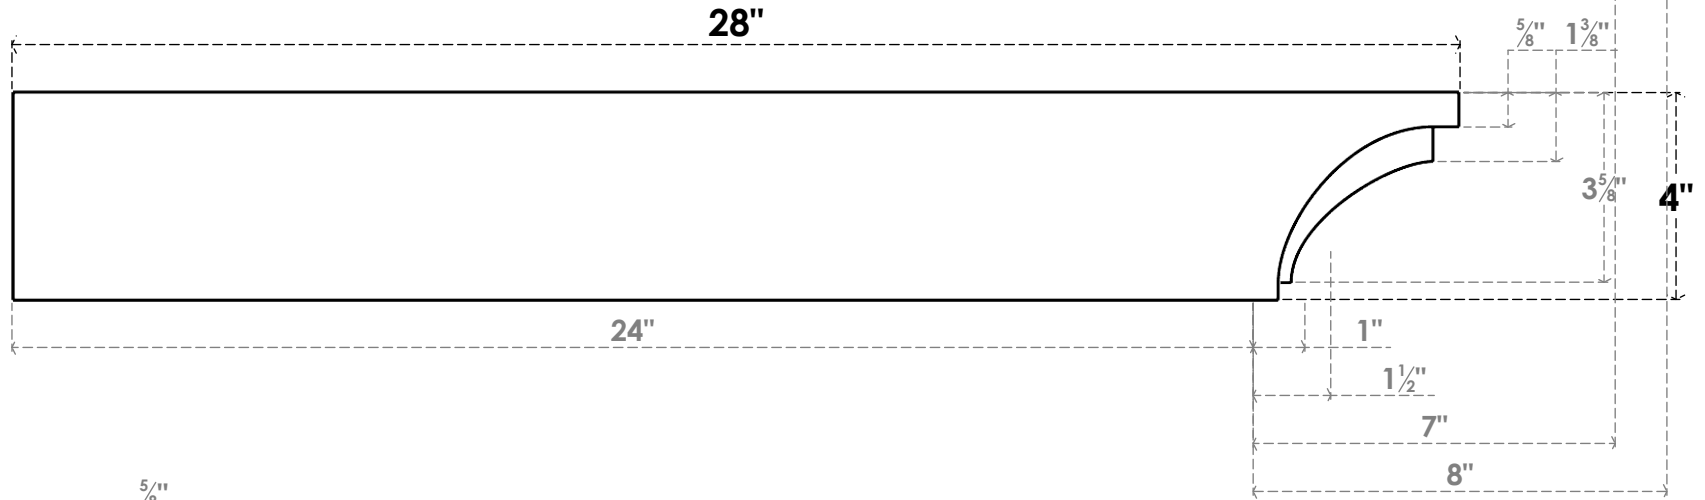

ITEM NUMBER: RFTURS020X04000X28000X004RIV00RCPR

2"W X 4"H X 28"L TIMBERTHANE ROUGH CEDAR RIVERA FAUX WOOD SOLID RAFTER TAIL, 4"L END, PRIMED TAN

FRONT PROFILE

ISOMETRIC

GENERATED DATE : 03/02/2023

EKENA MILLWORK
 2300 WEST MAIN ST.
 CLARKSVILLE, TX 75426
 TOLL FREE: 866-607-0453
 WWW.EKENAMILLWORK.COM

NOTES

1. INSTALLATION TO BE COMPLETED IN ACCORDANCE WITH MANUFACTURER'S SPECIFICATIONS.
2. DRAWING MAY NOT BE TO SCALE
3. THIS DRAWING IS INTENDED FOR DESIGN AND PLANNING PURPOSES ONLY.
4. ALL INFORMATION CONTAINED HEREIN WAS CURRENT AT THE TIME OF DEVELOPMENT BUT MUST BE REVIEWED AND APPROVED BY THE PRODUCT MANUFACTURER TO BE CONSIDERED ACCURATE.
5. TIMBERTHANE ARCHITECTURAL PRODUCTS ARE MADE FROM HIGH DENSITY URETHANE AND COME FACTORY PRIMED