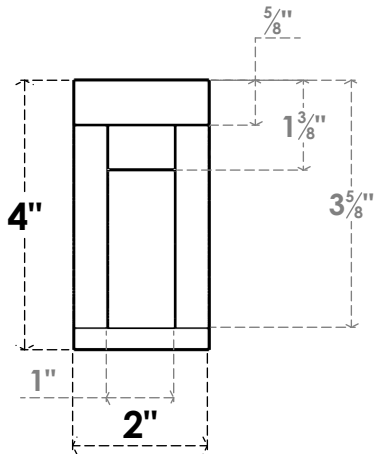

ITEM NUMBER: RFTURS020X04000X28000X004RIV00RCPR

2"W X 4"H X 28"L TIMBERTHANE ROUGH CEDAR RIVERA FAUX WOOD SOLID RAFTER TAIL, 4"L END, PRIMED TAN

FRONT PROFILE

ISOMETRIC

GENERATED DATE : 03/02/2023

EKENA MILLWORK
 2300 WEST MAIN ST.
 CLARKSVILLE, TX 75426
 TOLL FREE: 866-607-0453
 WWW.EKENAMILLWORK.COM

NOTES

1. INSTALLATION TO BE COMPLETED IN ACCORDANCE WITH MANUFACTURER'S SPECIFICATIONS.
2. DRAWING MAY NOT BE TO SCALE
3. THIS DRAWING IS INTENDED FOR DESIGN AND PLANNING PURPOSES ONLY.
4. ALL INFORMATION CONTAINED HEREIN WAS CURRENT AT THE TIME OF DEVELOPMENT BUT MUST BE REVIEWED AND APPROVED BY THE PRODUCT MANUFACTURER TO BE CONSIDERED ACCURATE.
5. TIMBERTHANE ARCHITECTURAL PRODUCTS ARE MADE FROM HIGH DENSITY URETHANE AND COME FACTORY PRIMED